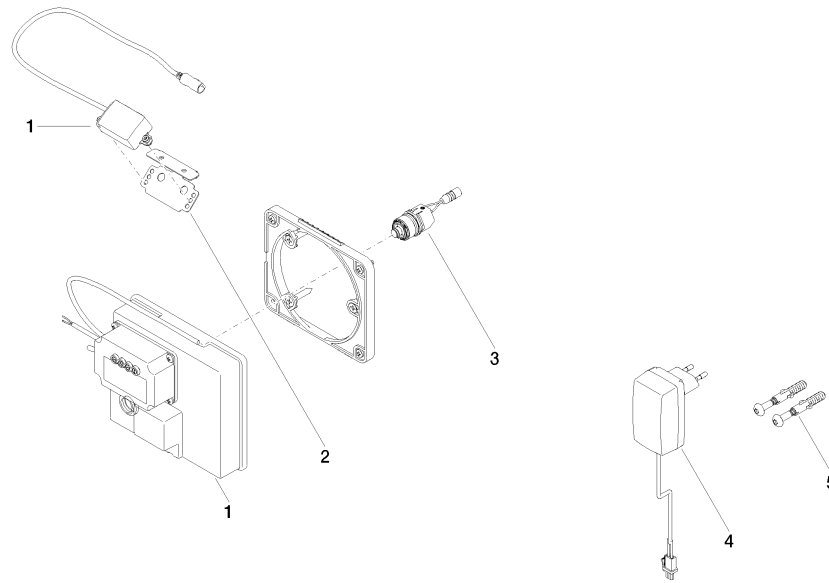

SYMETRICS eSET Touchfree Basin mixer without pop-up waste without temperature setting - Chrome

ST 010 203 0740

Spare parts list

No.	Item Number	Name	Quantity used	Delivery time
1	90 10 01 177 00 90	electronic accessories	1	2
2	90 17 20 199 00 90	holder	1	2
3	04 30 50 079 00 90	valve	1	2
4	04 10 01 050 00 90	power supply	1	60
5	04 30 31 024 01 90	fixing set	1	2