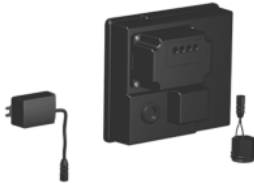

SYMETRICS eSET Touchfree Basin mixer without pop-up waste without temperature setting - Chrome

ST 010 203 0740

- automatic hygiene flush
 - suitable for thermal disinfection
 - adjustable follow-up time
 - high-frequency sensors with self-calibration
 - magnetic valve
 - 100-240 V AC / 12 V DC, 50-60 Hz, 18 W power supply unit, incl. country-specific adapter set
- Cannot be combined with basins in conducting materials (e.g. steel, river stone).**
Cannot be combined with basins that have a closing drain.
ATTENTION: Separate terms and conditions for electronic articles are applicable.

Individual components of this set

You need the following components for this set

1x

42 766 970 90

1x

13 800 740-00

SYMETRICS eSET Touchfree Basin mixer without pop-up waste without temperature setting - Chrome

ST 010 203 0740

SYMETRICS eSET Touchfree Basin mixer without pop-up waste without temperature setting - Chrome

ST 010 203 0740

Fits: IMO, LULU, MADISON, MEM, TARA, CL.1, LISSÉ, VAIA, META, CYO

- automatic hygiene flush
 - suitable for thermal disinfection
 - adjustable follow-up time
 - high-frequency sensors with self-calibration
 - magnetic valve
 - 100-240 V AC / 12 V DC, 50-60 Hz, 18 W power supply unit, incl. country-specific adapter set
- Cannot be combined with basins in conducting materials (e.g. steel, river stone).
Cannot be combined with basins that have a closing drain.**
ATTENTION: Separate terms and conditions for electronic articles are applicable.

Cannot be combined with basins in conducting materials (e.g. steel, river stone).

Cannot be combined with basins that have a closing drain.

ATTENTION: Separate terms and conditions for electronic articles are applicable.