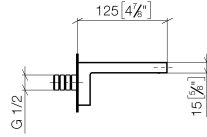

SYMETRICS eSET Touchfree Basin mixer without pop-up waste without temperature setting - Chrome

ST 010 203 0740

- 125mm projection
- fixed spout
- rectangular, air-enriched flow
- hole diameter 37 mm
- 1/2" connection
- plug-link mounting
- max. flow 5 l/min
- lead-free

The mounting height from the top edge of the basin to the centre of the connection should be at least 125 mm. The front edge of the spout should be at least 20 mm in front of the back edge of the sink.

For Touchfree control please order eSet Touchfree WITH or WITHOUT temperature adjustment

Recommended miscellaneous

Concealed wall elbow -

35 085 970 90

- max. recess depth 163 mm
- min. recess depth 90 mm

ST 010 203 0740
mm [inches]

Flow rate chart

SYMETRICS eSET Touchfree Basin mixer without pop-up waste without temperature setting - Chrome

ST 010 203 0740

Trajectory diagram

SYMETRICS eSET Touchfree Basin mixer without pop-up waste without temperature setting - Chrome