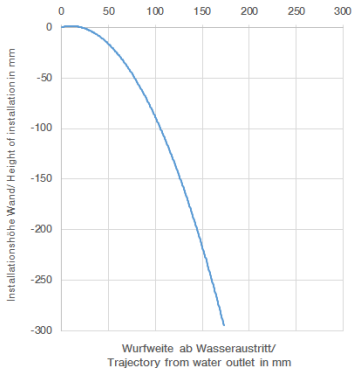

ST 010 203 0740
mm [inches]

Flow rate chart

SYMETRICS eSET Touchfree Basin mixer without pop-up waste without temperature setting - Chrome

ST 010 203 0740

Trajectory diagram

SYMETRICS eSET Touchfree Basin mixer without pop-up waste without temperature setting - Chrome

ST 010 203 0740

Spare parts list

No.	Item Number	Name	Quantity used	Delivery time
1	90 24 03 108 00 90	nipple set	1	2
2	90 31 11 004 00 90	pin	1	2
3	90 29 03 067 00 90	aerator	1	2