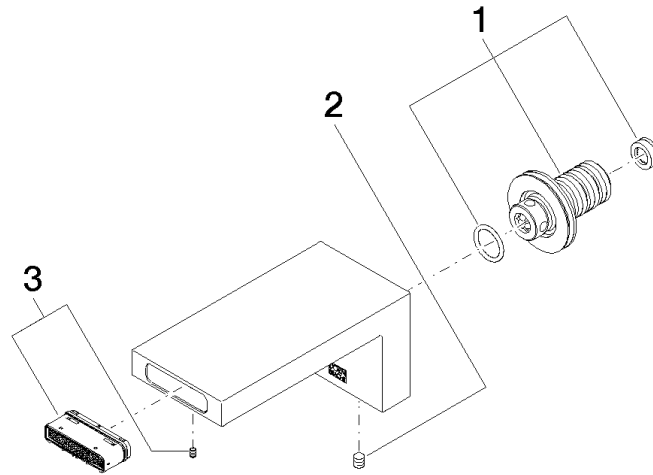

The mounting height from the top edge of the basin to the centre of the connection should be at least 125 mm. The front edge of the spout should be at least 20 mm in front of the back edge of the sink.

ST 010 203 0740
mm [inches]

Flow rate chart

SYMETRICS eSET Touchfree Basin mixer without pop-up waste without temperature setting - Chrome

ST 010 203 0740

Trajectory diagram

SYMETRICS eSET Touchfree Basin mixer without pop-up waste without temperature setting - Chrome

ST 010 203 0740

Spare parts list

No.	Item Number	Name	Quantity used	Delivery time
1	90 24 03 108 00 90	nipple set	1	2
2	90 31 11 004 00 90	pin	1	2
3	90 29 03 067 00 90	aerator	1	2