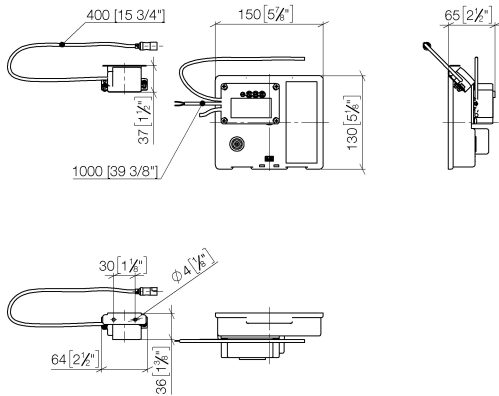

35 743 970 90

- min. recess depth 90 mm
- max. recess depth 125 mm

Recommended miscellaneous

Extension for Touchfree 500 mm - 12 765 970 90

SYMETRICS eSET Touchfree Basin mixer without pop-up waste without temperature setting - Chrome

ST 010 203 0740
mm [inches]

Certificates

LGA_29120.	WRAS_1906116.	IAPMO_EGS.	CE000001_eSet_Tou chfree_20171206_D E_signed.	CE000002_eSet_Tou chfree_20171206_E N_signed.
LGA_29119.				

SYMETRICS eSET Touchfree Basin mixer without pop-up waste without temperature setting - Chrome

SYMETRICS eSET Touchfree Basin mixer without pop-up waste without temperature setting - Chrome

ST 010 203 0740

- 125mm projection
- fixed spout
- rectangular, air-enriched flow
- hole diameter 37 mm
- 1/2" connection
- plug-link mounting
- max. flow 5 l/min
- lead-free

The mounting height from the top edge of the basin to the centre of the connection should be at least 125 mm. The front edge of the spout should be at least 20 mm in front of the back edge of the sink.