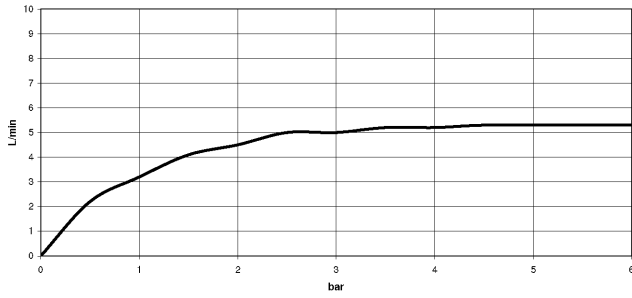

SYMETRICS eSET Touchfree Basin mixer without pop-up waste without temperature setting - Chrome

ST 010 203 0740

SYMETRICS eSET Touchfree Basin mixer without pop-up waste without temperature setting - Chrome

ST 010 203 0740
mm [inches]

Flow rate chart

SYMETRICS eSET Touchfree Basin mixer without pop-up waste without temperature setting - Chrome

ST 010 203 0740

Trajectory diagram

SYMETRICS eSET Touchfree Basin mixer without pop-up waste without temperature setting - Chrome